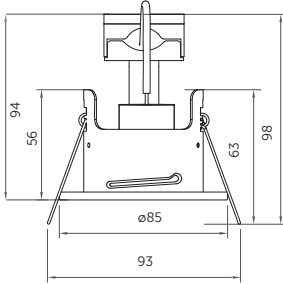

One fitting to fit all standard type lamps. Simply choose a BELL lamp for the application required (See LED Lamps section)

Tool Free Connector  
2.5mm twin earth loop in /  
loop out push-fit connectors

## Non Integrated Downlight

Fixed Downlight

Cut-Out: 68mm

Centre Tilt Downlight

Cut-Out: 78mm

Showerlight IP65

Cut-Out: 68mm

Ultra Low Profile for 100mm  
ceiling voids

Code	V	Description	Finish	Cut Out (mm)
10660	240	Fixed Downlight	White	68
10661	240	Fixed Downlight	Satin Nickel	68
10662	240	Fixed Downlight	Chrome	68
10663	240	Fixed Downlight	Antique Brass	68
10664	240	Fixed Downlight	Brass	68
10665	240	Fixed Downlight	Matt White	68
10655	240	Centre Tilt Downlight	White	78
10656	240	Centre Tilt Downlight	Satin Nickel	78
10657	240	Centre Tilt Downlight	Chrome	78
10658	240	Centre Tilt Downlight	Antique Brass	78
10659	240	Centre Tilt Downlight	Brass	78
10667	240	Centre Tilt Downlight	Matt White	78
10650	240	Showerlight IP65	White	68
10651	240	Showerlight IP65	Satin Nickel	68
10652	240	Showerlight IP65	Chrome	68
10653	240	Showerlight IP65	Antique Brass	68
10654	240	Showerlight IP65	Brass	68
10666	240	Showerlight IP65	Matt White	68
10670	-	IC Cage for Firestay Showerlight/Fixed Downlight	-	-
10671	-	IC Cage for Firestay Centre Tilt Downlight	-	-