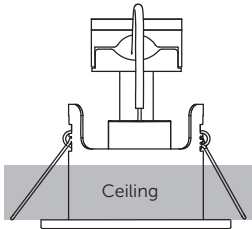

One fitting to fit all standard type lamps. Simply choose a BELL lamp for the application required (See LED Lamps section)

Tool Free Connector  
2.5mm twin earth loop in /  
loop out push-fit connectors

## Non Integrated Downlight

Fixed Downlight

Cut-Out: 68mm

Centre Tilt Downlight

Cut-Out: 78mm

Showerlight IP65

Cut-Out: 68mm

Ultra Low Profile for 100mm  
ceiling voids