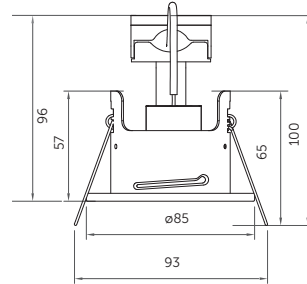

One fitting to fit all standard type lamps. Simply choose a BELL lamp for the application required (See LED Lamps section)

Tool Free Connector  
2.5mm twin earth loop in /  
loop out push-fit connectors

## Non Integrated Downlight

Fixed Downlight

Cut-Out: 68mm

Centre Tilt Downlight

Cut-Out: 78mm

Showerlight IP65

Cut-Out: 68mm

Ultra Low Profile for 100mm  
ceiling voids

IC Cage  
Available for all  
Firestay Downlights

Technical Specification	
Construction	Pressed Steel
LED Chip	n/a
IP Rating	IP65 (Showerlight)
Operating Temp	n/a
Input Voltage	n/a
Power Factor	n/a
CRI	n/a
LMR	n/a

Code	V	Description	Finish	Cut Out (mm)
10660	240	Fixed Downlight	White	68
10661	240	Fixed Downlight	Satin Nickel	68
10662	240	Fixed Downlight	Chrome	68
10663	240	Fixed Downlight	Antique Brass	68
10664	240	Fixed Downlight	Brass	68
10665	240	Fixed Downlight	Matt White	68
10655	240	Centre Tilt Downlight	White	78
10656	240	Centre Tilt Downlight	Satin Nickel	78
10657	240	Centre Tilt Downlight	Chrome	78
10658	240	Centre Tilt Downlight	Antique Brass	78
10659	240	Centre Tilt Downlight	Brass	78
10667	240	Centre Tilt Downlight	Matt White	78
10650	240	Showerlight IP65	White	68
10651	240	Showerlight IP65	Satin Nickel	68
10652	240	Showerlight IP65	Chrome	68
10653	240	Showerlight IP65	Antique Brass	68
10654	240	Showerlight IP65	Brass	68
10666	240	Showerlight IP65	Matt White	68
10670	-	IC Cage for Firestay Showerlight/Fixed Downlight	-	-
10671	-	IC Cage for Firestay Centre Tilt Downlight	-	-