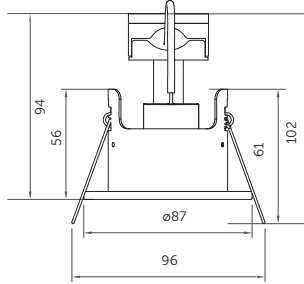

One fitting to fit all standard type lamps. Simply choose a BELL lamp for the application required (See LED Lamps section)

Tool Free Connector  
2.5mm twin earth loop in /  
loop out push-fit connectors

## Non Integrated Downlight

Fixed Downlight

Cut-Out: 68mm

Centre Tilt Downlight

Cut-Out: 78mm

Showerlight IP65

Cut-Out: 68mm

Ultra Low Profile for 100mm  
ceiling voids